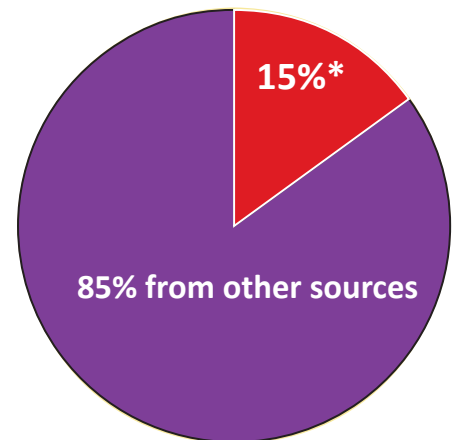

MMSC FUNDING

15% from State of MO Budget FY17,
Section 7.055